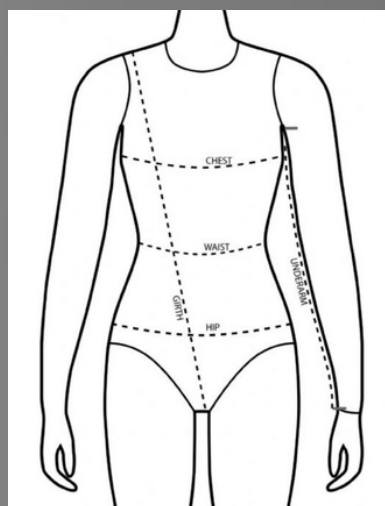

ELEVATE DANCE WEAR SIZE GUIDE

Age	Size	Waist	Chest	Jazzpants
0-3	00	18" (45.72cm)	19-20" (48.26 -50.8cm)	17"
3-5	0	20" (51cm)	20-21" (51-55cm)	19"
6-8	1	22" (56cm)	22-23" (56-59cm)	23"
8-9	1B	23" (58cm)	24-25" (60-64cm)	25"
9-11	2	24" (61cm)	26-27" (65-69cm)	26"
12-14	3A	25" (63cm)	28-29" (70-74cm)	28"
Ladies Size 10	3	26" (66cm)	30-31" (75-79cm)	29"
Ladies Size 12	4	28" (71cm)	32-34" (80-86cm)	31"
Ladies Size 14	5	30" (76cm)	35-36" (87-91cm)	31"

Leggings Size Chart

Size/Age	Separate Waistband	Without Separate Band	Length (Inside Leg)
00 (0-3yrs)			
0 (3-5yrs)	20.5"	18.5"	17.75"
1 (6-7yrs)	22"	19.5"	19"
1B (8-9yrs)	23"	21"	20.75"
2 (10-11yrs)	24"	21.5"	22"
3A (12-13yrs)	26"	22.5"	25"
3 (ADULT S)	27"	23"	27.25"
4 (ADULT M)	28.5"	25.5"	28.25"
5 (ADULT L)	32"	28.5"	29"
6 (ADULT XL)	34"	32"	29.5"

Dancewear Size Chart

Size/Age	Chest	Waist	Hip	Girth
00 (0-3yrs)				
0 (3-5yrs)	20-22"	19-20"	21-22"	37-39"
1 (6-7yrs)	22-24"	21-22"	23-24"	40-42"
1B (8-9yrs)	24-26"	22-23"	25-28"	43-45"
2 (10-11yrs)	26-28"	23-24"	27-29"	46-49"
3A (12-13yrs)	28-30"	24-25"	29-31"	50-53"
3 (ADULTS S)	30-32"	26-27"	32-34"	54-56"
4 (ADULTS M)	32-34"	28-29"	35-37"	56-60"
5 (ADULTS L)	35-37"	30-31"	38-40"	60-63"
6 (ADULTS XL)	37-39"	31-32"	41-44"	63-66"

MELT MERCH

SWEATSHIRT

SIZE GUIDE

S	M	L	XL	2XL	3XL	4XL
34/36	38/40	42/44	46/48	50/52	54/56 3XL only available in these colours	58/60 3XL and 4XL only available in these colours

FEMINE FITTED TSHIRT

Size	S	M	L	XL	2XL
Dress Size	8-10	10-12	12-14	14-16	18-20
Chest Size	31"	33"	34"	38"	42"